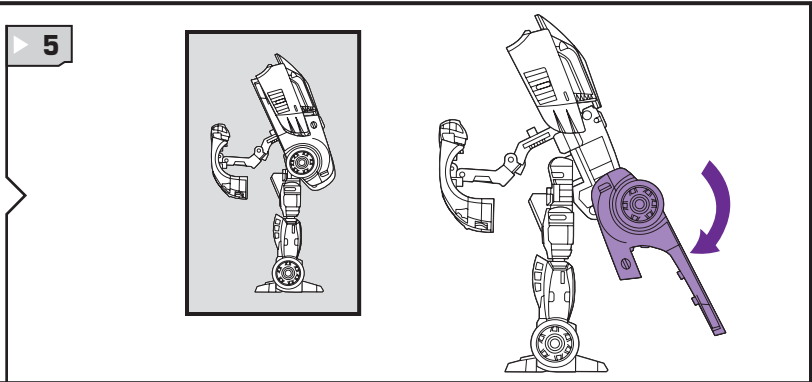

TRANSFORMERS

AGES 5+
83743/15200 Asst.

JOLT
DECEPTICON

NOTE: Some parts are made to detach if excessive force is applied and are designed to be reattached if separation occurs. Adult supervision may be necessary for younger children.

TRANSFORMERS.COM

CHANGING TO ROBOT

TURBO MODE

Reverse order of instructions to convert back into vehicle.